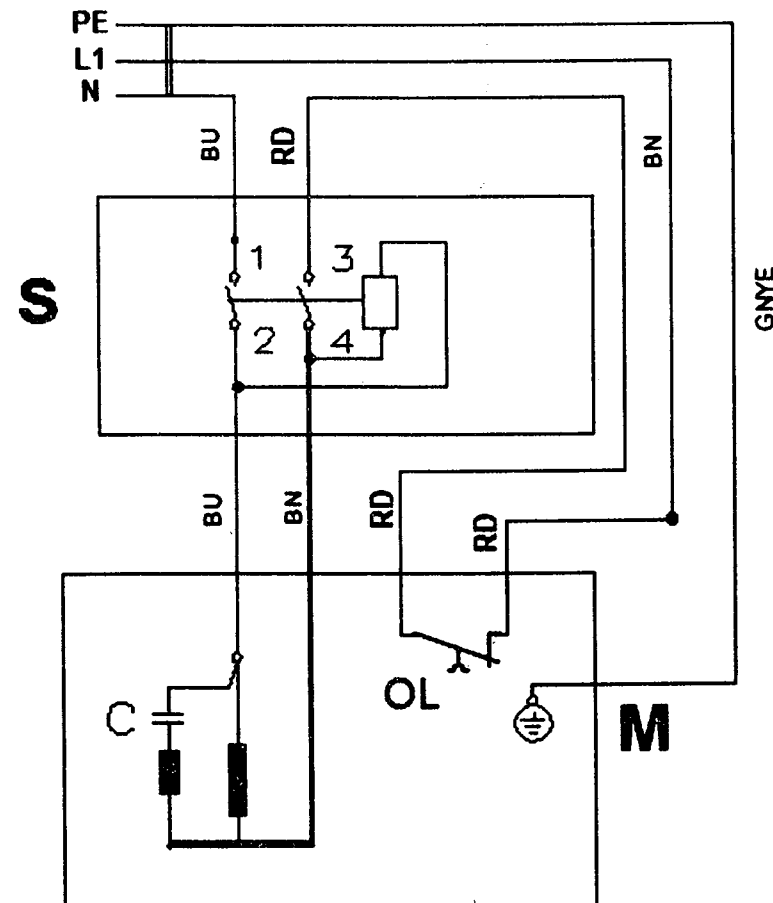

Wiring Diagram for DC-900A Dust Collector

10001051MA ..... ~230V, 50Hz

	colour of strands	Litzenfarben	couleur des cordons
BU	blue	blau	bleu
BN	brown	braun	brun
GNYE	green-yellow	grün-gelb	vert-jaune

	meaning of symbol	Bedeutung der Zeichen	interprétation
M	motor	Motor	moteur
S	switch	Schalter	interrupteur
C	condenser	Kondensator	condensateur

1~230V, 50Hz

JET

DC-900A DUST COLLECTOR

10001051MA ~230V, 50Hz

PARTS LIST

JPW (TOOL) AG
Tämperlistrasse 5
CH-8117 Fällanden
Switzerland
Phone +41 44 806 47 48
Fax +41 44 806 47 58

www.jettools.com

P-1000105MA 2015-12