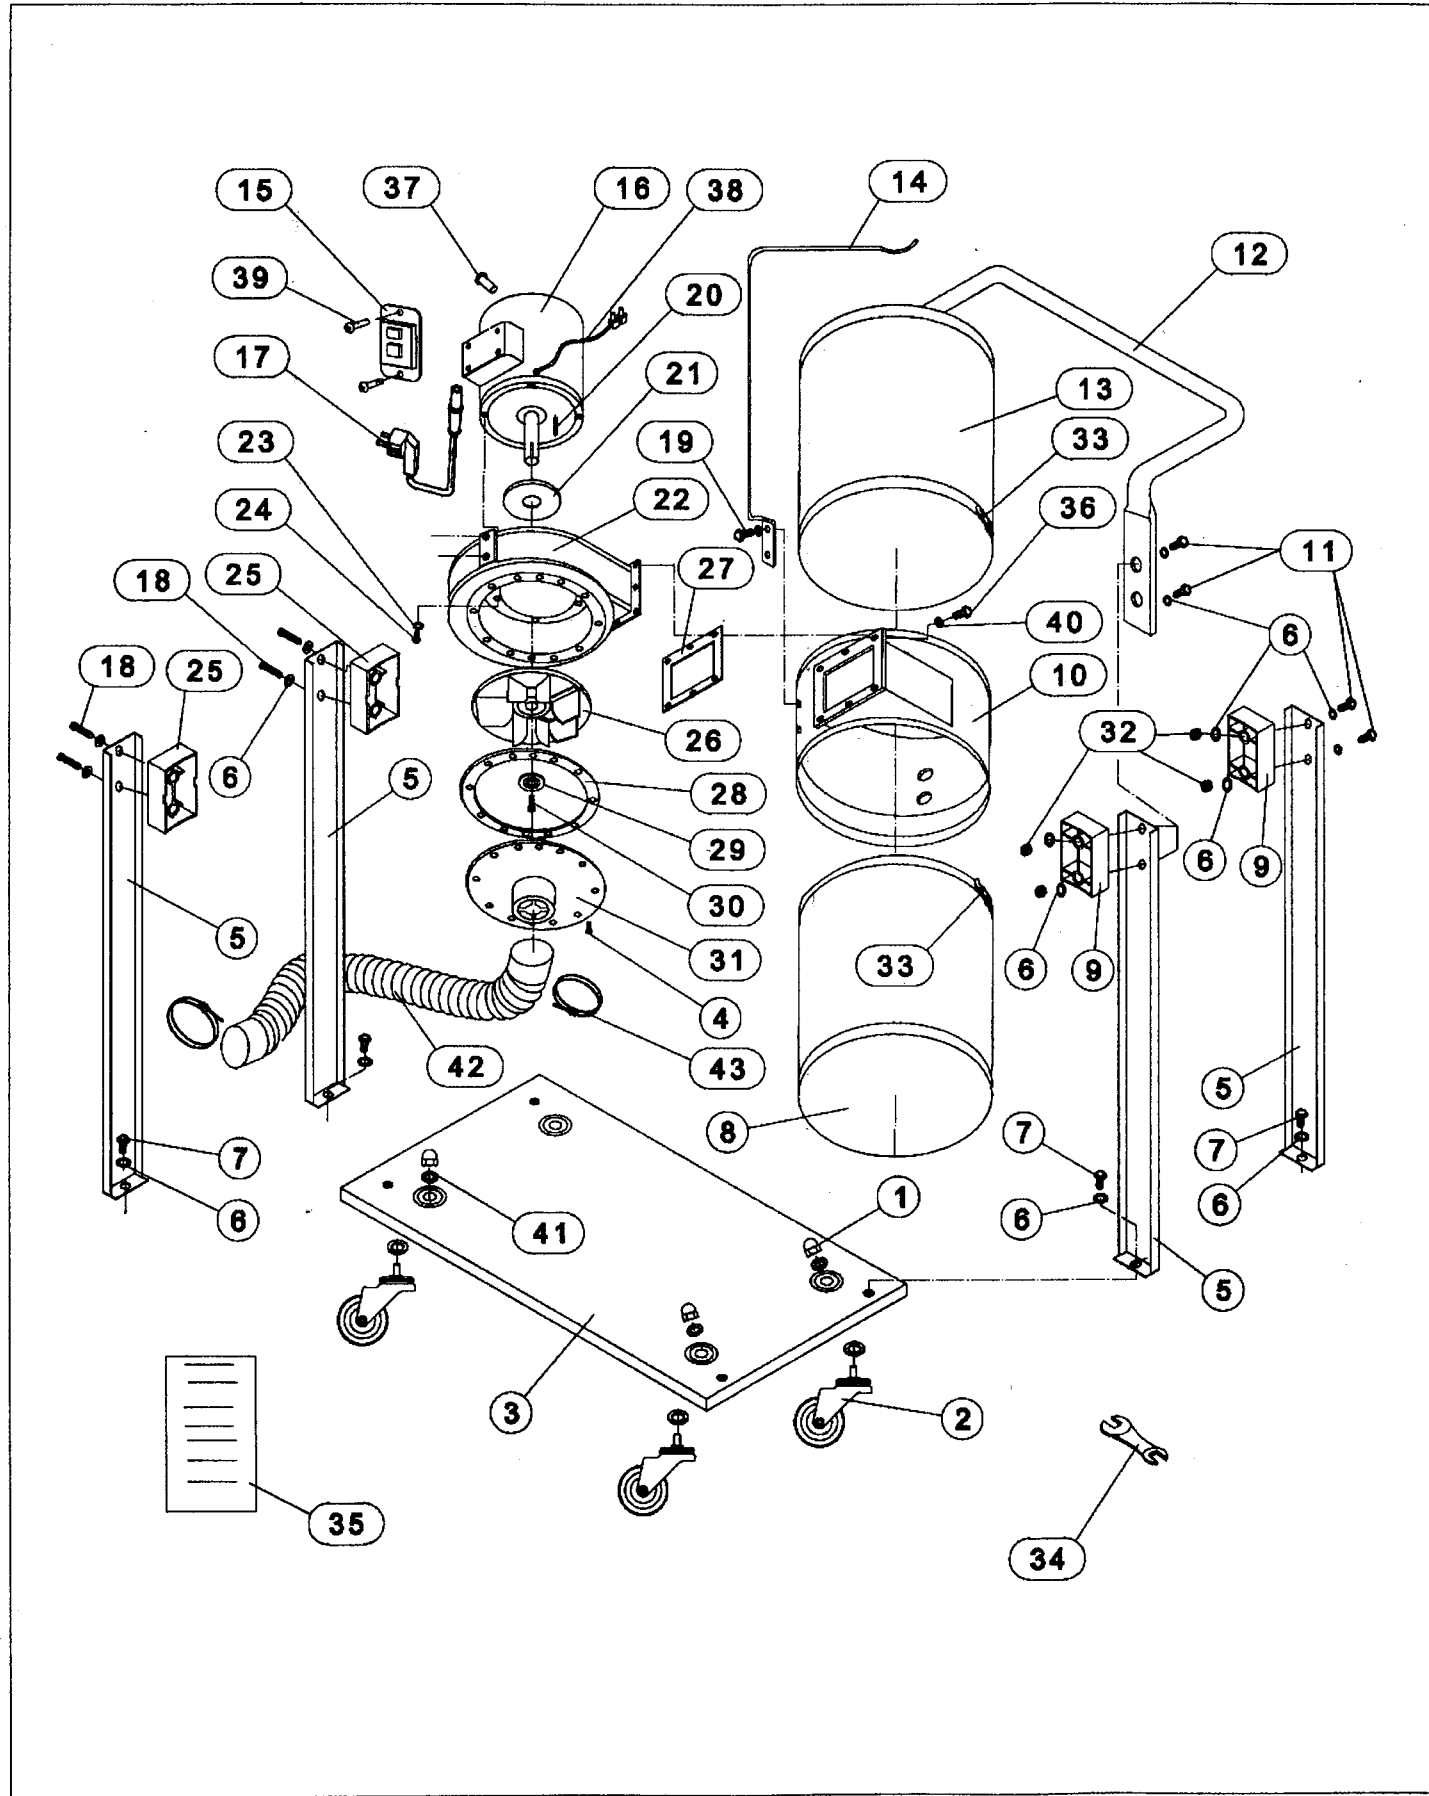

Wiring Diagram for DC-900A Dust Collector

10001051MA ~230V, 50Hz

	colour of strands	Litzenfarben	couleur des cordons
BU	blue	blau	bleu
BN	brown	braun	brun
GNYE	green-yellow	grün-gelb	vert-jaune

	meaning of symbol	Bedeutung der Zeichen	interprétation
M	motor	Motor	moteur
S	switch	Schalter	interrupteur
C	condenser	Kondensator	condensateur

Parts Breakdown for DC-900A Dust Collector

Parts List for DC-900A Dust Collector

Index No.	Part No.	Description	Size	Qty.
1	DC900A-001	Hex. Cap Nut	M8	4
2	DC900A-002	Caster	2"	4
3	DC900A-003	Base		1
4	DC900A-004	Socket Head Cap Screw	M5x8	12
5	DC900A-005	Collector Support		4
6	DC900A-006	Flat Washer	8	18
7	DC900A-007	Hex. Bolt	M8x10	6
8	DC900A-008	Collection Bag		1
9	DC900A-009	Cushion		2
10	DC900A-010	Collector		1
11	DC900A-011	Hex. Bolt	M8x45	4
12	DC900A-012	Handle		1
13	DC900A-013	Filter Bag		1
14	DC900A-014	Upper bag Support		1
15	DC900A-015	Switch	KJD12-230V	1
16	DC900A-016	Motor Complete Assembly	230V 50Hz 750W	1
	DC900A-016RC	Running Capacitor (not shown)	16µF±5%/450VAC	1
	DC900A-016-A	Junction Box		1
	DC900A-016-B	Junction Box Cover		1
	DC900A-016-C	Motor Fan (not shown)		1
	DC900A-016-D	Motor Cover		1
17	DC900A-017	Power Cord and Clamp		1
18	DC900A-018	Hex. Bolt	M8x25	4
19	DC900A-019	Hex. Bolt	M4x10	2
20	DC900A-020	Key	5x25	1
21	DC900A-021	Packing		1
22	DC900A-022	Fan housing		1
23	DC900A-023	Spring Washer	8	4
24	DC900A-024	Hex. Bolt	M8x16	4
25	DC900A-025	Cushion		2
26	DC900A-026	Impeller		1
27	DC900A-027	Packing		1
28	DC900A-028	Packing		1
29	DC900A-029	Washer		1
30	DC900A-030	Cap Screw (Left)	M6x20(Left)	1
31	DC900A-031	Inlet		1
32	DC900A-032	Nut	M8	4
33	DC900A-033	Bag clamp		2
34	DC900A-034	Wrench	10x8	1
35	DC900A-035	Manual & Part List		1
36	DC900A-036	Hex. Bolt	M6x10	6
37	DC900A-037	Pan Head Machine Screw	M4x10	4
38	DC900A-038	Ground wire		1
39	DC900A-039	Self-Tapping Screw	ST4.2x13	2
40	DC900A-040	Flat Washer	6	6
41	DC900A-041	Flat Washer	8	2
42	DC900A-042	Hose	Ø100x1500mm	1
43	DC900A-043	Hose Clamp	Ø100-115mm	2